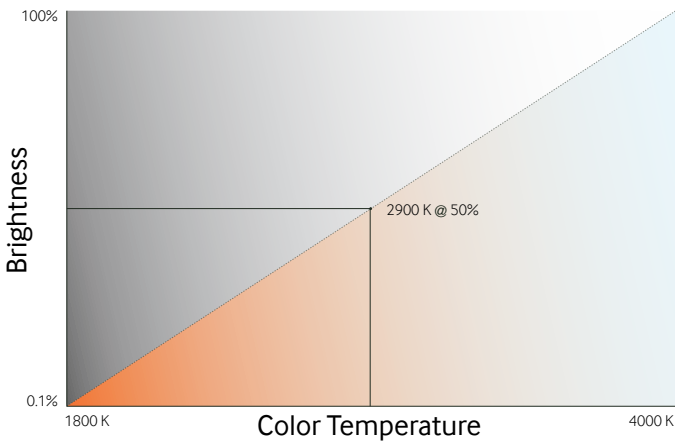

ILLUMINATOR

The illuminator throws indirect light upward to envelop any space with a soft glow. This fixture utilizes a tunable white LED module that is programmed to correlate color temperature and brightness. This allows the architectural-grade LED to produce the most human-centric light output possible. To further the human connection, the light output is controlled with a physical dimming knob.

SPECS

Light Output 1800K @ 0.1% – 4000K @ 100%

Color Rendition 90CRI

Power 8W

Dimensions 68" by 12" by 7"

FINISHES

Anodized Green (limited edition)

Silver (shown below)

Black

White

LIGHT OUTPUT

DIMENSIONS